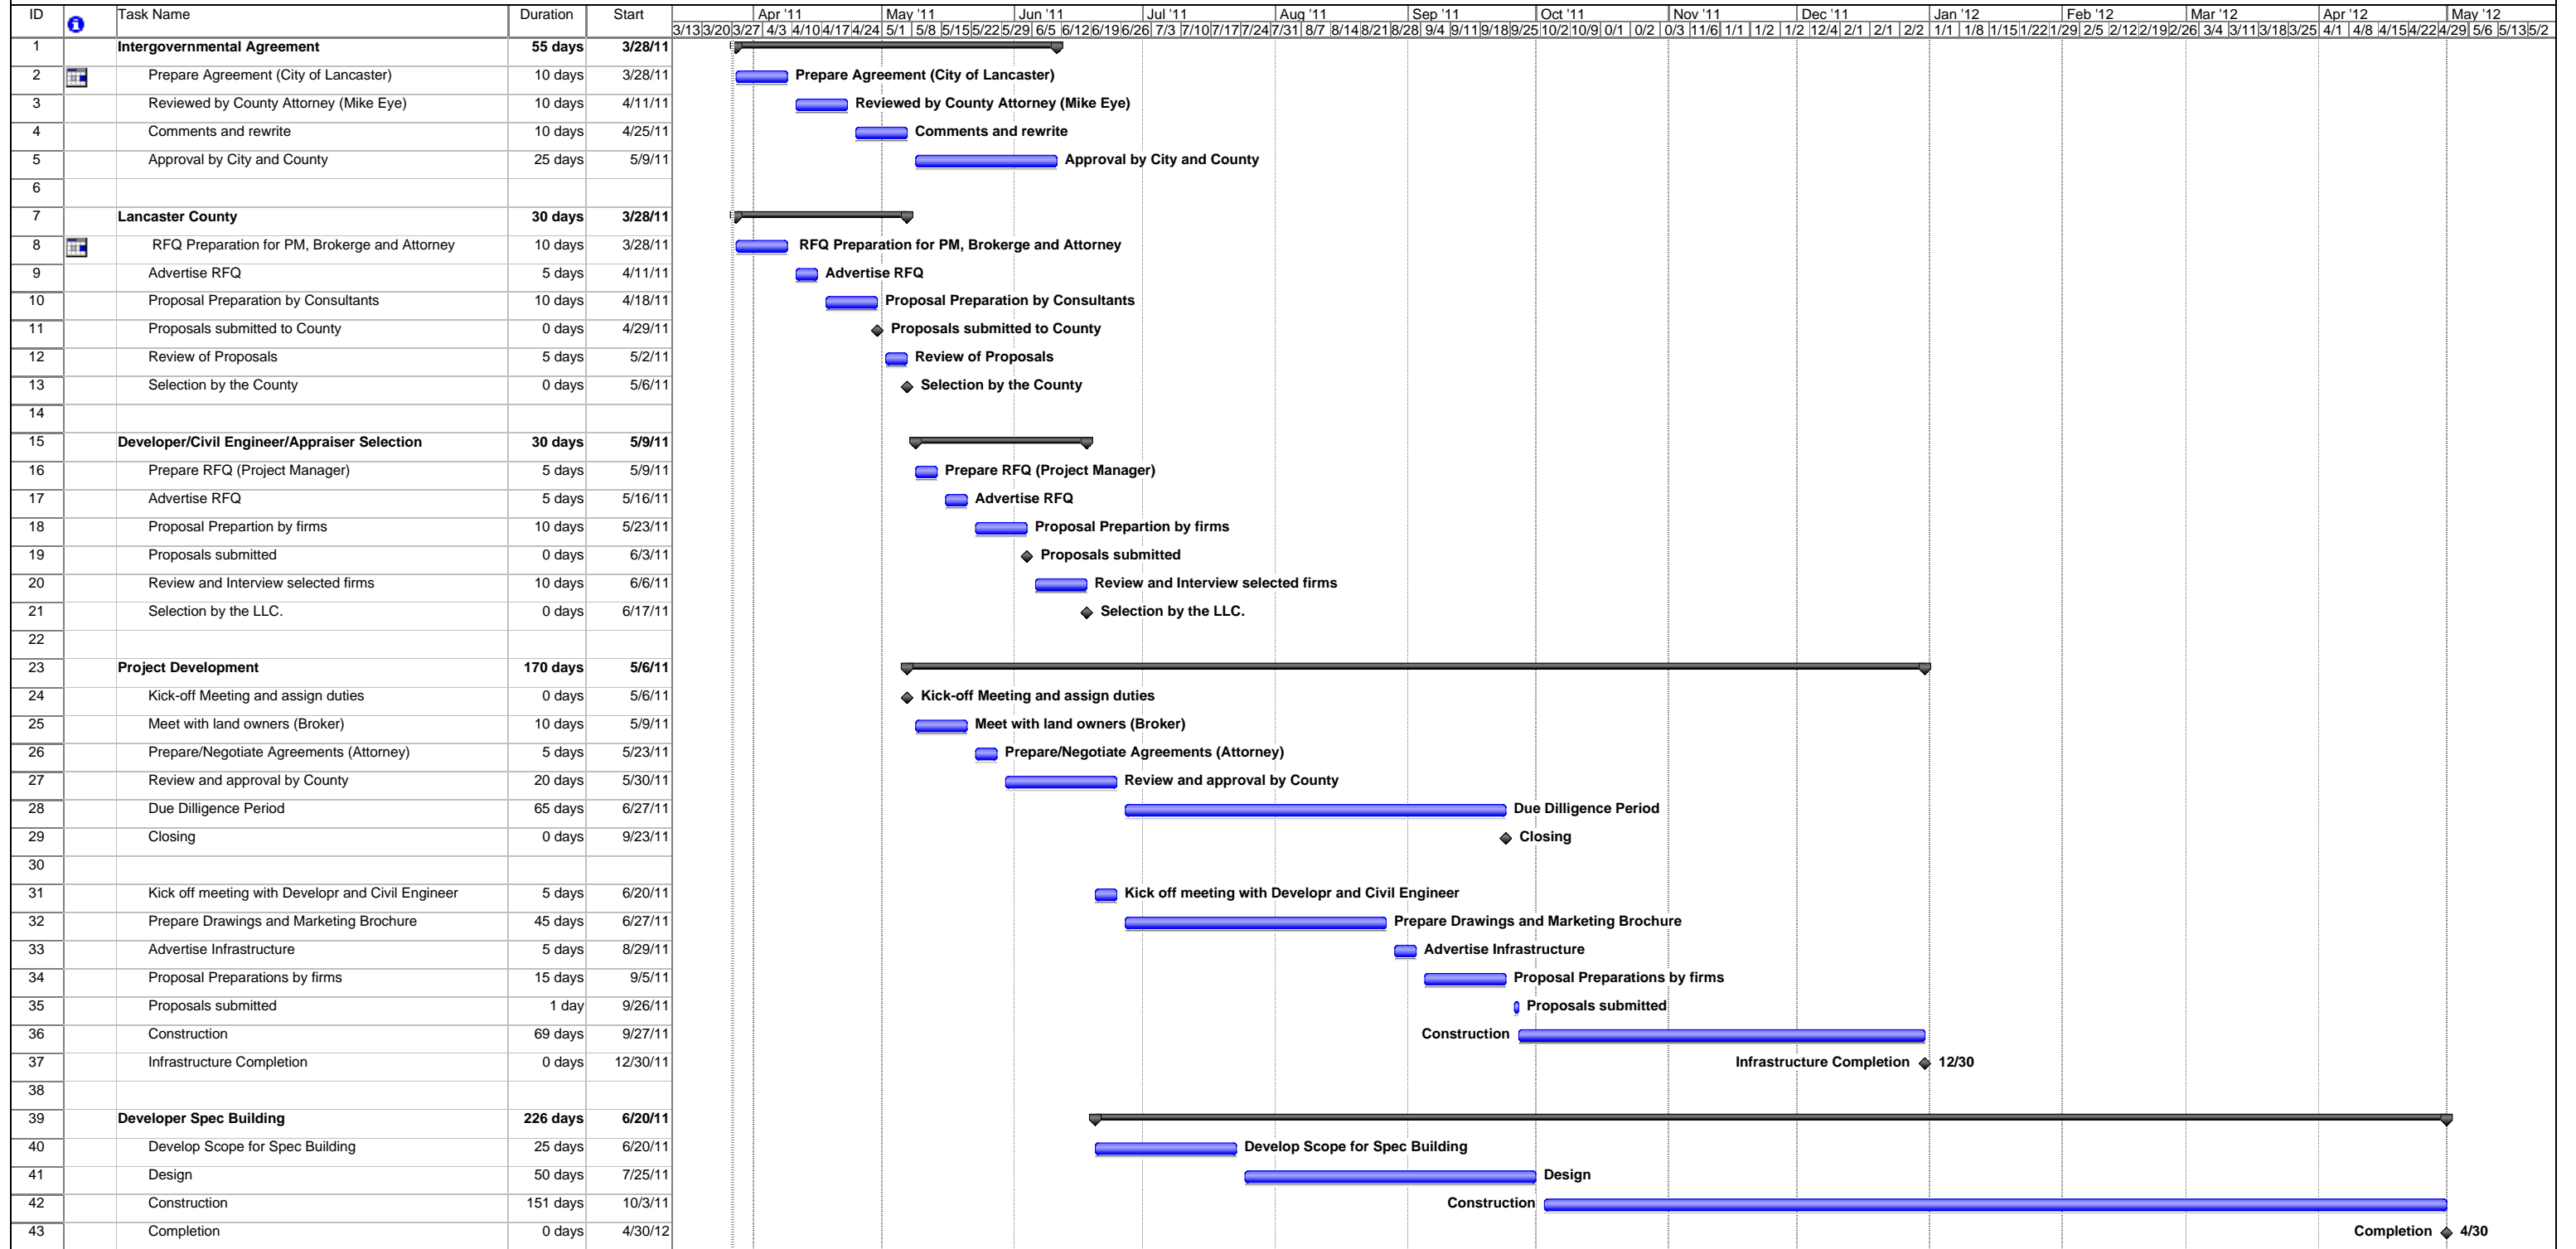

Lancaster County Regional Park  
Preliminary Development Schedule

Project: Preliminary Schedule  
Date: 3/27/11

Task Progress Summary External Tasks Deadline   
 Split Milestone Project Summary External Milestone